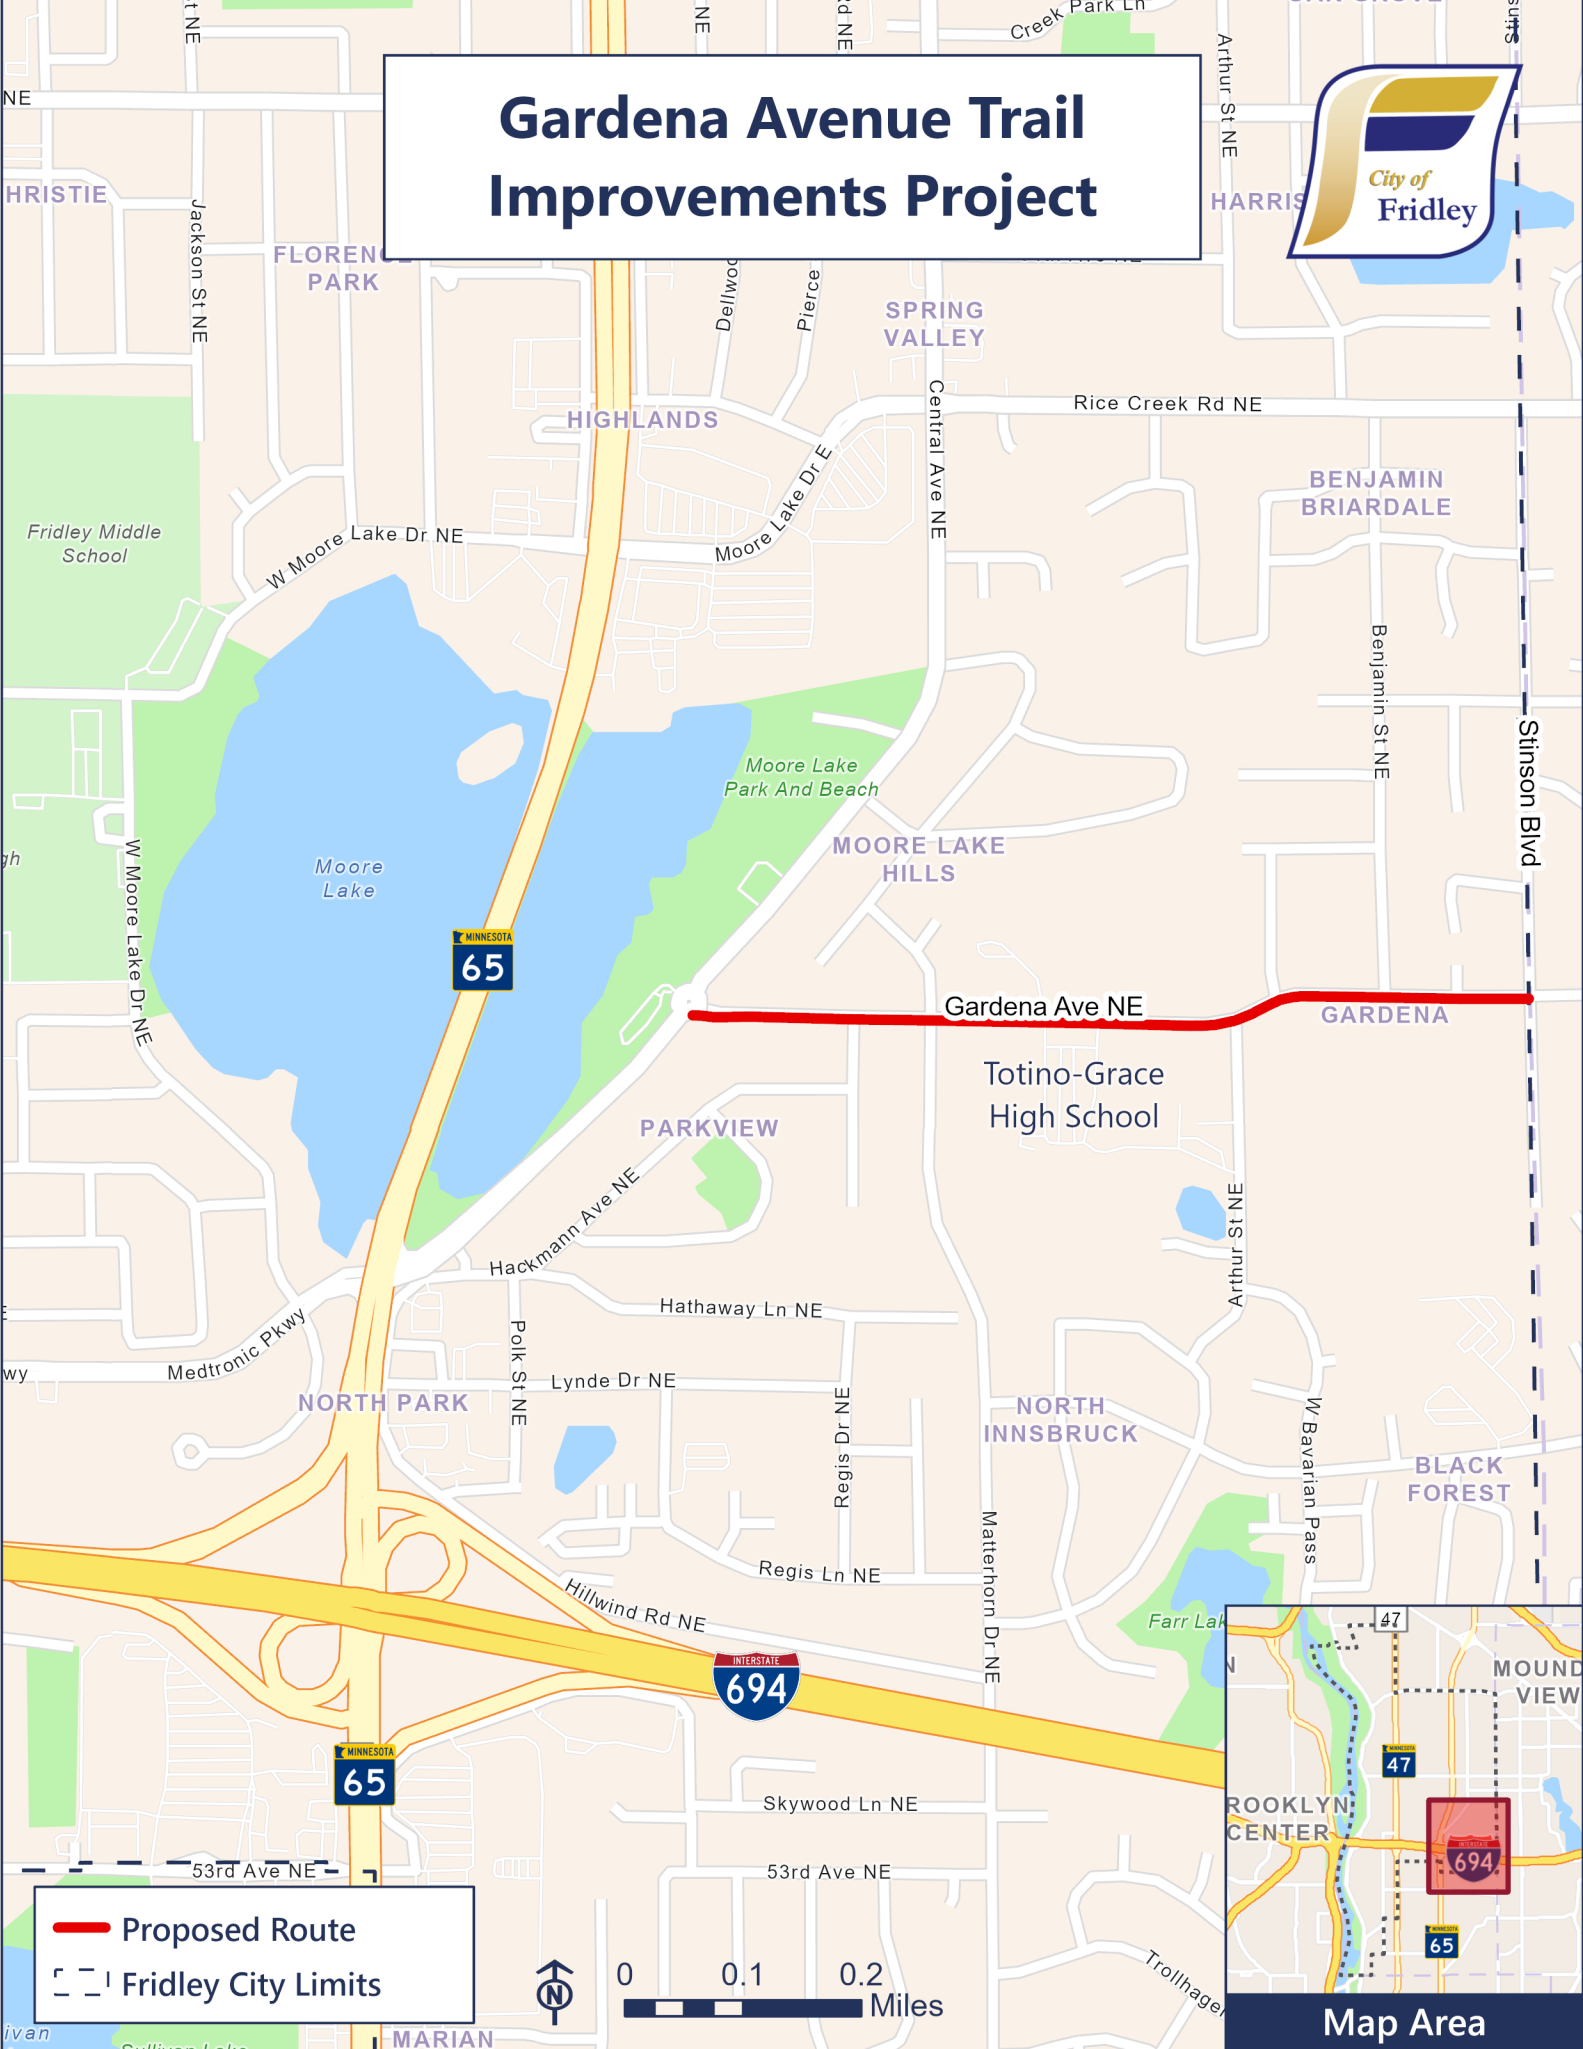

Gardena Avenue Trail Improvements Project

— Proposed Route
- - - Fridley City Limits

0 0.1 0.2 Miles

Map Area